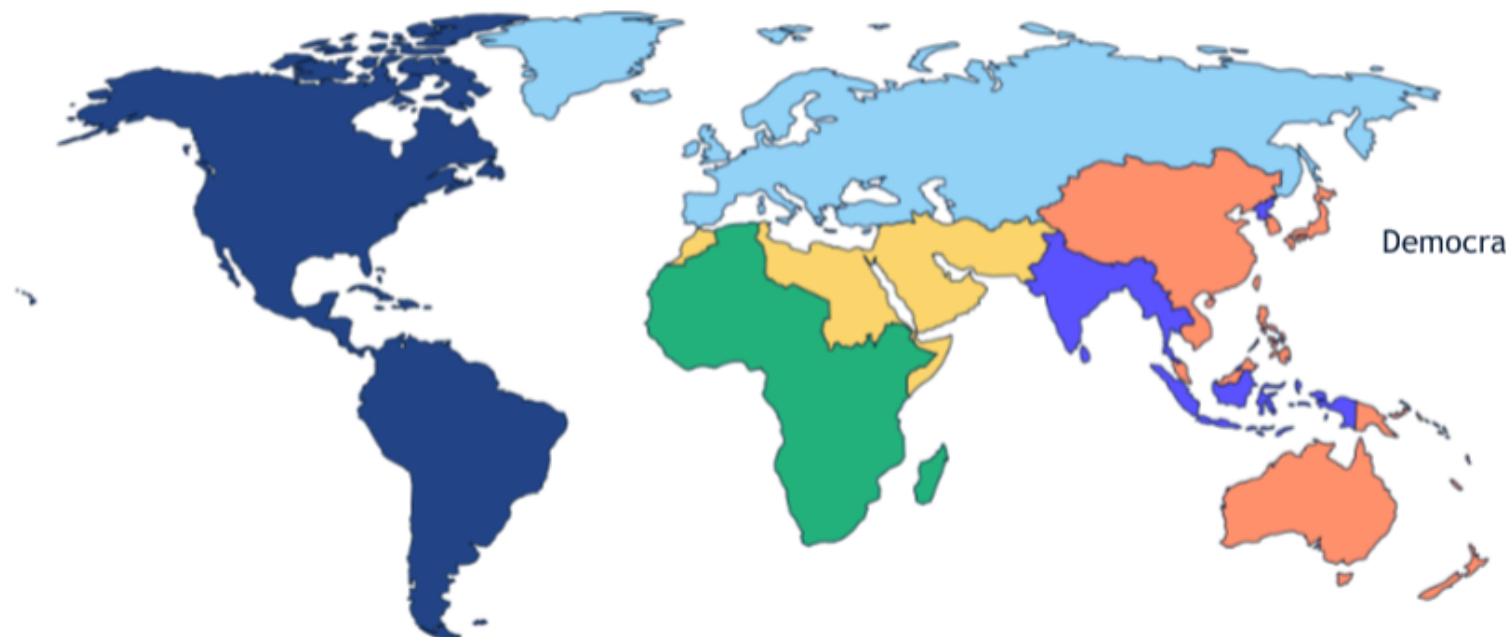

GPW 13 Impact Measurement: Pilot Countries

AFRO (Africa)

Angola
Benin
Ethiopia
Kenya
Mauritius

EMRO (Eastern Mediterranean)

Iran (Islamic Republic of)
Lebanon
Oman
Qatar
Syrian Arab Republic
Tunisia

EURO (Europe)

Russian Federation
Turkey
Montenegro
Uzbekistan
Norway

PAHO (Americas)

Brazil
Costa Rica

SEARO (South-East Asia)

Bangladesh
Bhutan
India
Indonesia
Democratic People's Republic of Korea
Maldives
Myanmar
Nepal
Sri Lanka
Thailand
Timor-Leste

WPRO (West Pacific)

China
Philippines
Lao People's Democratic Republic
Vanuatu
Viet Nam