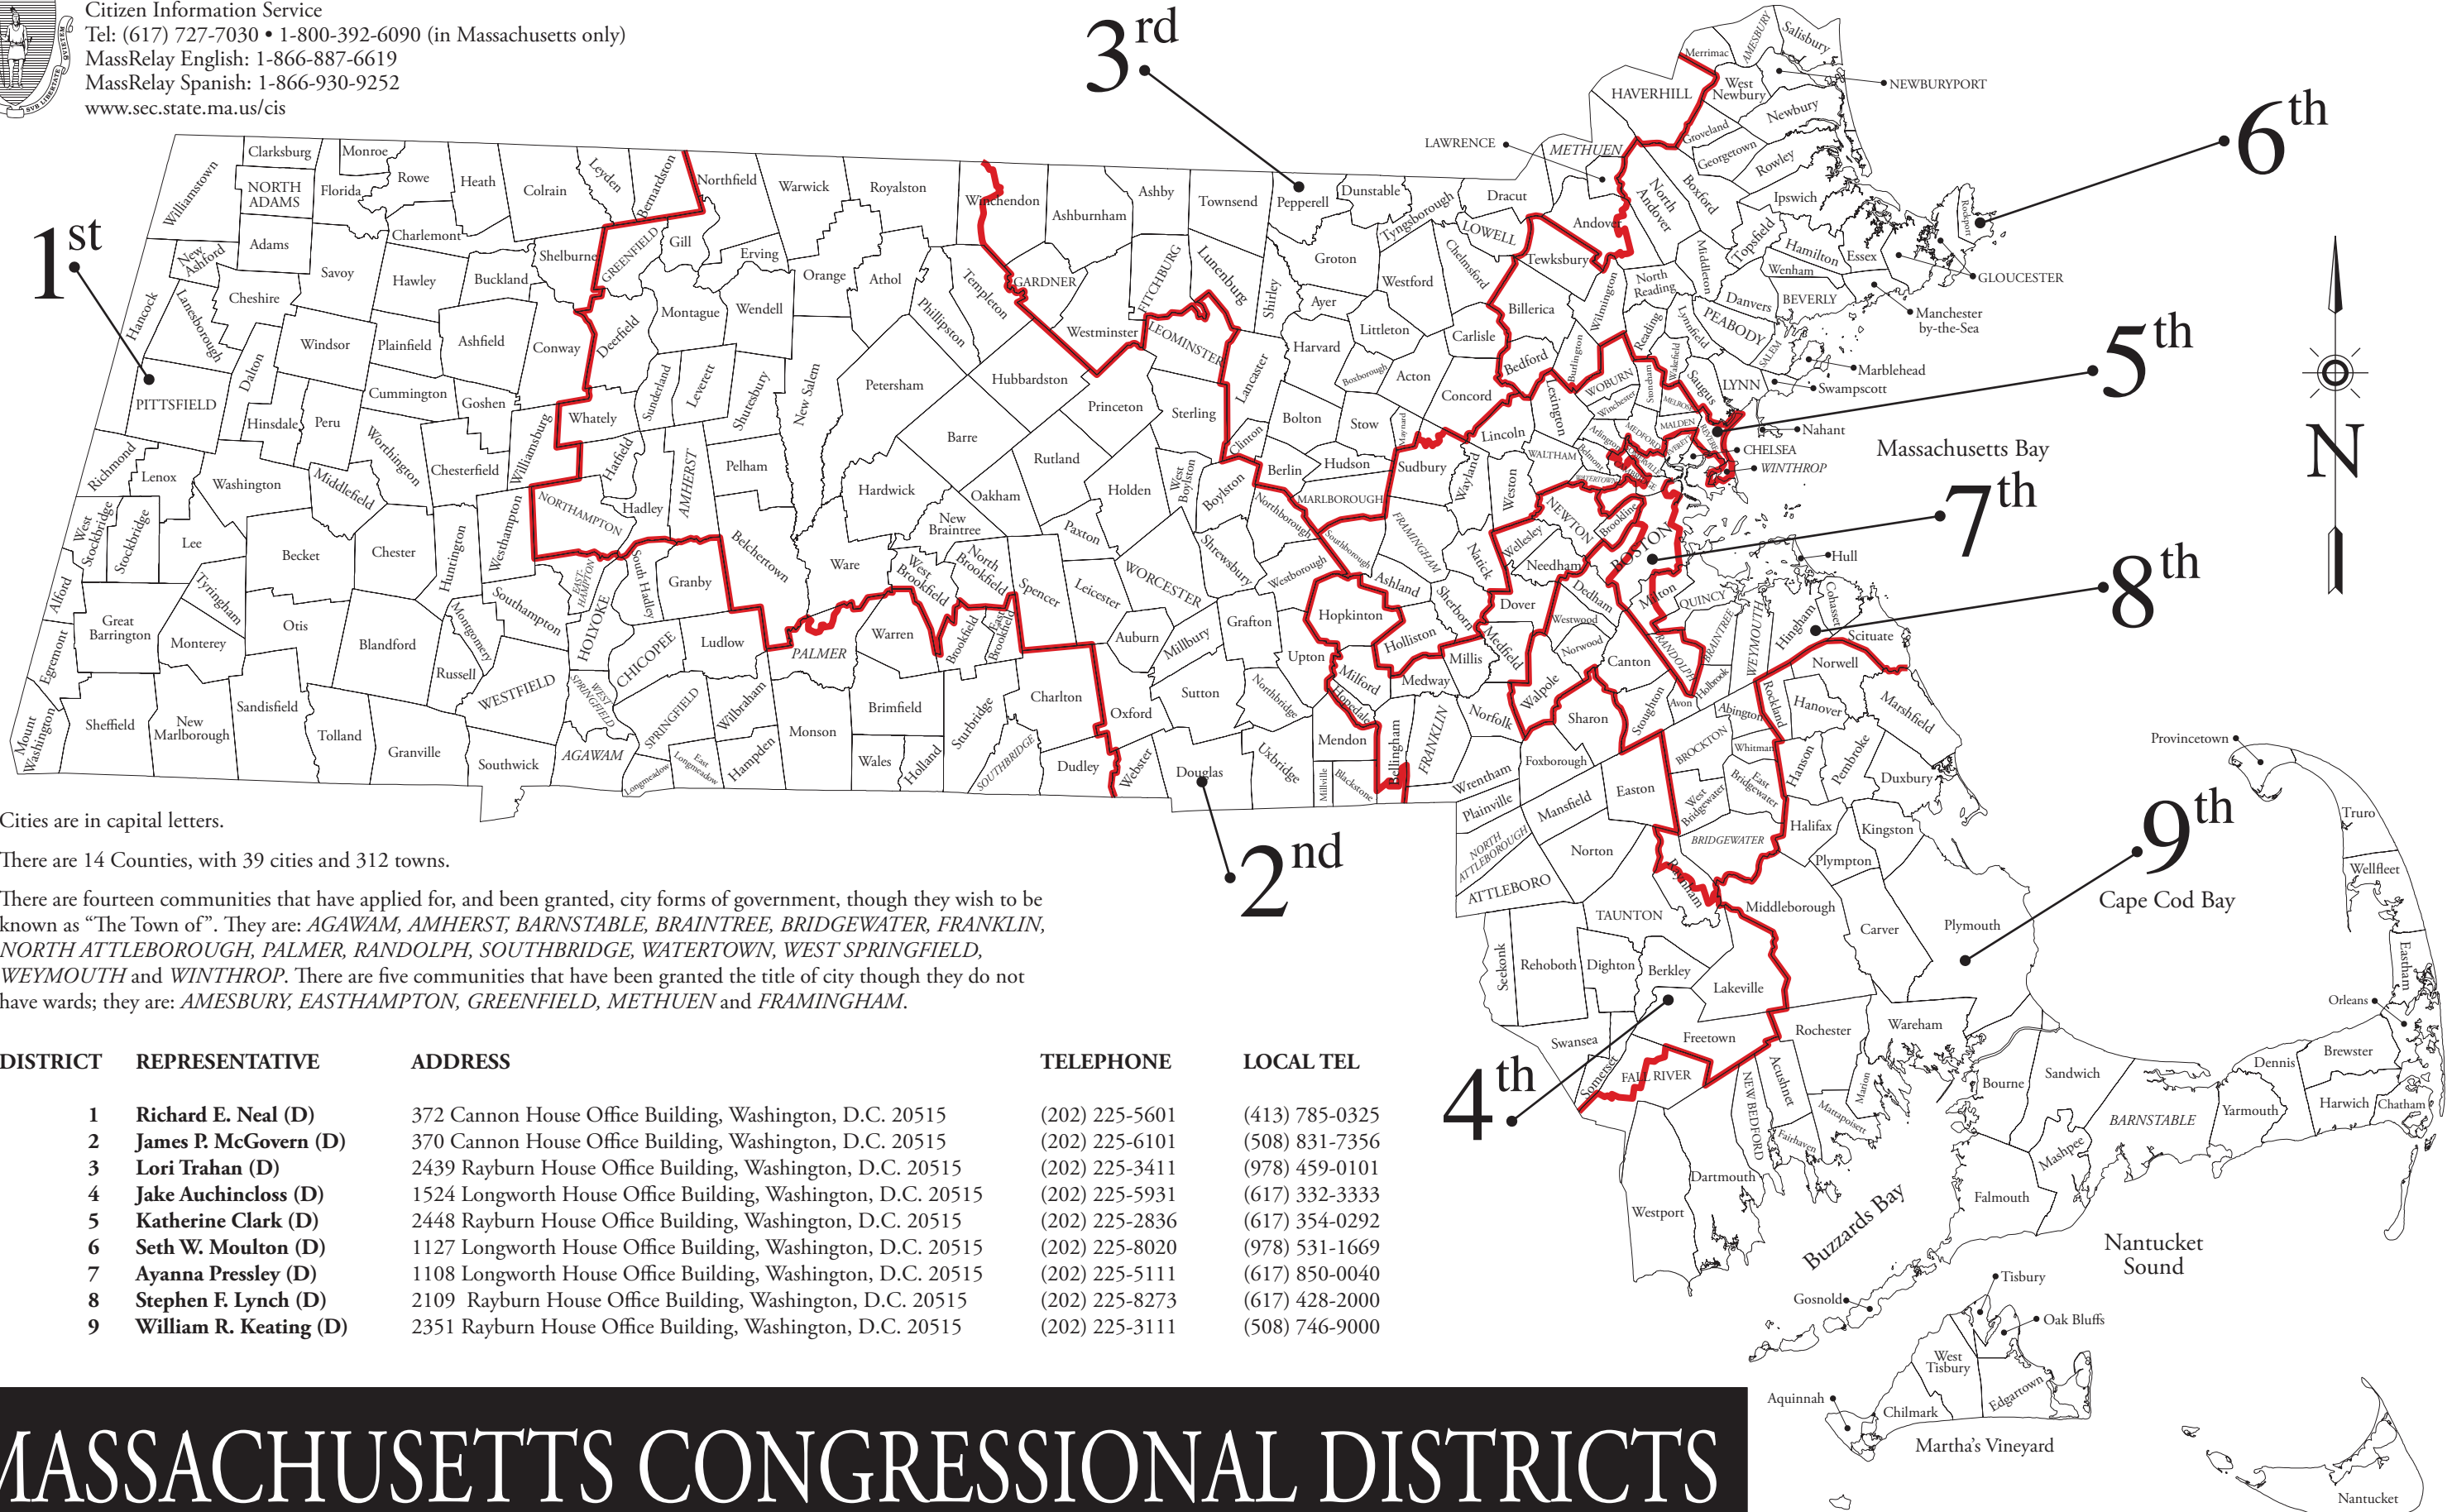

Cities are in capital letters.

There are 14 Counties, with 39 cities and 312 towns.

There are fourteen communities that have applied for, and been granted, city forms of government, though they wish to be known as "The Town of". They are: *AGAWAM, AMHERST, BARNSTABLE, BRAINTREE, BRIDGEWATER, FRANKLIN, NORTH ATTLEBOROUGH, PALMER, RANDOLPH, SOUTHBRIDGE, WATERTOWN, WEST SPRINGFIELD, WEYMOUTH* and *WINTHROP*. There are five communities that have been granted the title of city though they do not have wards; they are: *AMESBURY, EASTHAMPTON, GREENFIELD, METHUEN* and *FRAMINGHAM*.

MASSACHUSETTS CONGRESSIONAL DISTRICTS

Updated 3/15/2021