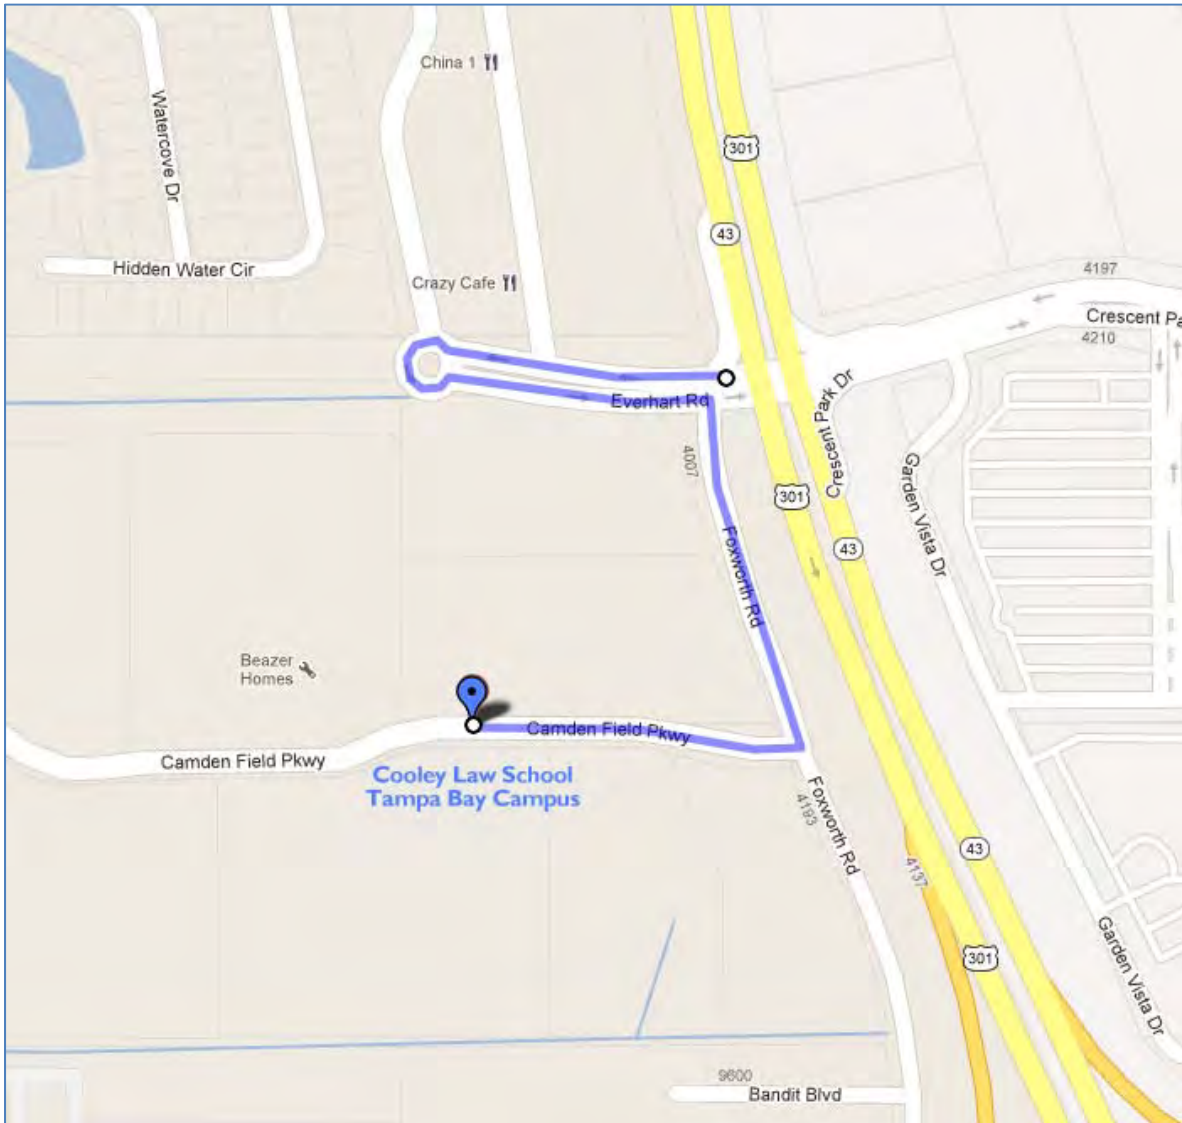

Cooley Law School Tampa Bay Campus

Driving Directions

FROM US-301:

1. Take Everhart Rd exit (look for the McDonald's)
2. Follow Everhart Rd around the circle drive.
3. Turn right on Foxworth Rd.
4. Turn right on Camden Field Pkwy.
5. Cooley's campus will be the first building on your left.

Thomas M. Cooley Law School - Tampa Bay Campus
9445 Camden Field Pkwy
Riverview, FL 33578
(813) 419-5100, ext. 5102