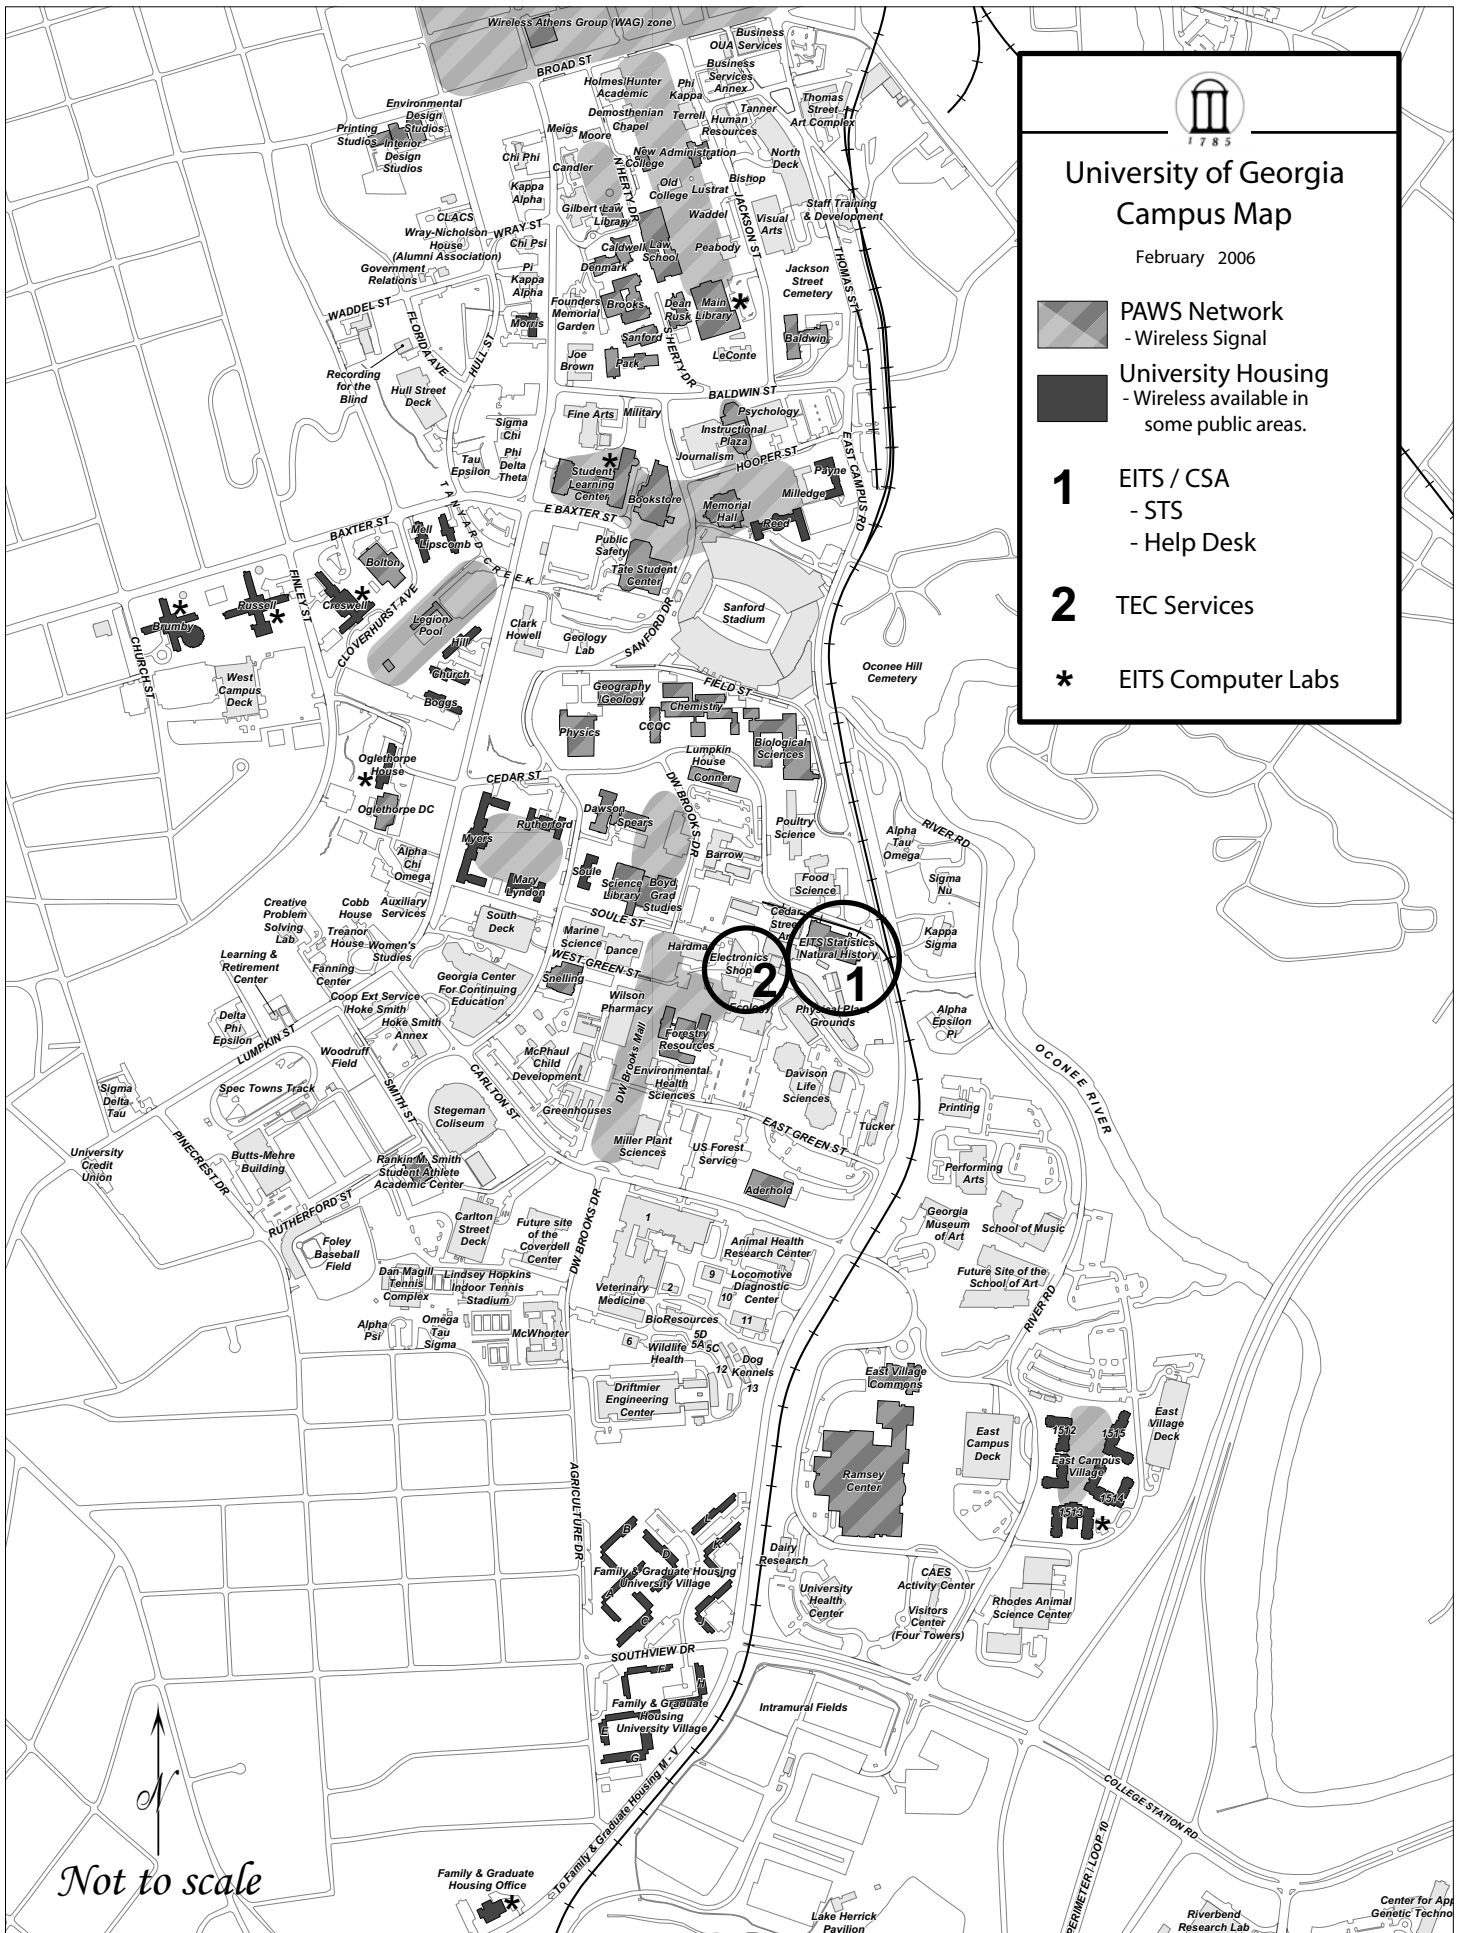

University of Georgia Campus Map

February 2006

-  PAWS Network
- Wireless Signal
-  University Housing
- Wireless available in some public areas.
- 1** EITS / CSA
- STS
- Help Desk
- 2** TEC Services
- *** EITS Computer Labs

Not to scale

Center for Applied Genetic Technology